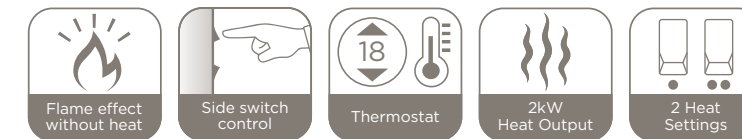

See page 73-75 for product dimensions.
See page 9 for details of Optiflame flame technology.