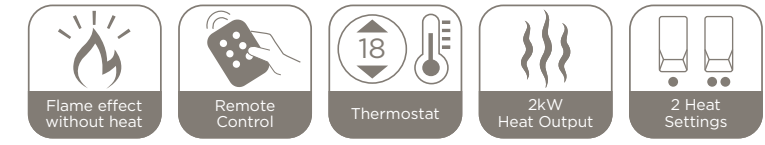

See page 73-75 for product dimensions.
See page 9 for details of Optiflame flame technology.