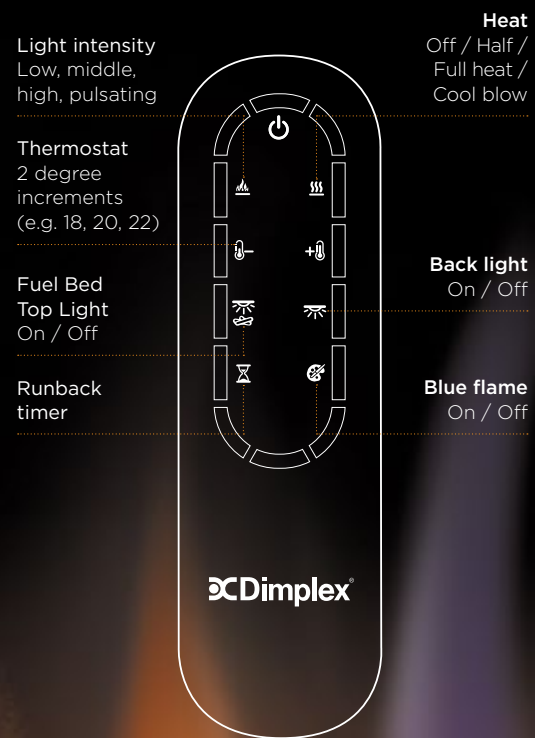

Optiflame 3D offers a new kind of realistic electric flame. For the first time, a 2D effect is given 3D depth, by creating the illusion of seeing through the flames to the back of the fire.

Optiflame 3D gives the power of choice over flame colour and intensity. Add a blue flame to mimic a gas fire or choose a deep orange for a glorious glow. Depending on the time of day, or how you feel, the flame can be adjusted from low to high, or pulsating, plus you can adjust a down light to enhance the drama.

The fuel bed can also be customised with beautiful crystals, realistic logs, coal and pebbles all supplied to create your own unique fuel bed*.

All Optiflame 3D fires have a 2kW thermostatically controlled heater in case you want a quick burst of heat, yet the flame effect also works independently of the heater, so you can still enjoy that cosy feeling on milder days.

Optiflame 3D is available in a wide selection of inset fires in different designs and finishes, to complement your home. Please see individual product pages for details.

*Pebbles available on selected models only. Please check technical details on individual fires on pages 74-75

3D illusion and the power of choice

Optiflame is the original Dimplex electric flame effect that revolutionised the market when first launched in 1988. Endlessly refined over the years it remains the UK's most popular electric flame effect, as it's our most cost-effective flame technology. Most Optiflame fires come with a 2kW thermostatically controlled heater just in case you need a quick burst of heat, yet the flame effect also works independently of the heater,* so you can still enjoy that cosy feeling on milder days.

Optiflame is available in a wide selection of fires across freestanding fires or stoves, inset or wall mounted fires and complete suites, to enhance the ambiance of any home. Please see technical pages (pages 74-75) for a summary of models.

*Specifications for each model do vary, so please check technical details on individual fires on pages 74-75.

The original electric flame