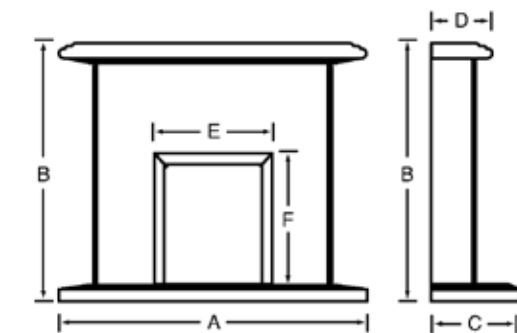

All dimensions are shown in millimetres. Please allow +/- 5mm tolerance.

Optimyst bespoke range

Does the thought of spending your evening relaxing in front of a unique fireplace appeal?

If so, Optimyst bespoke is the perfect solution. Optimyst bespoke fires create opportunities that would not be available with gas or solid fuel because of safety issues or unwelcome heat – such as embedding the fire in the wall directly below large flatscreen televisions, or in a bedroom.