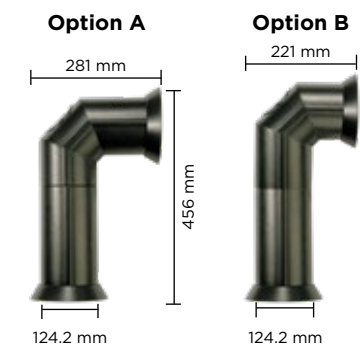

All dimensions are shown in millimetres. Please allow +/- 5mm tolerance.