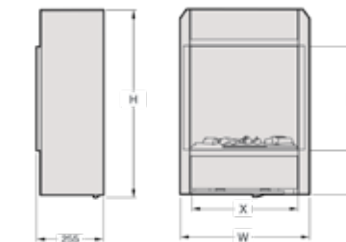

MODEL	Chassis 400	Chassis 600
'H'	700 mm	700 mm
'W'	490 mm	646 mm
'X'	413 mm	569 mm
'Y'	395 mm	395 mm