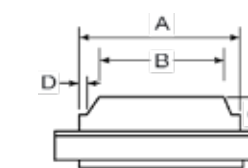

Plan view - inset fires