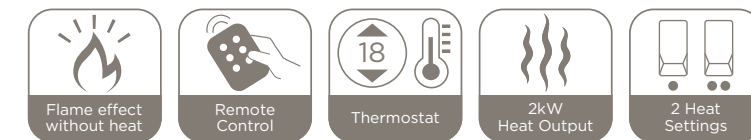

See page 73-75 for product dimensions.
See page 9 for details of Optiflame flame technology.