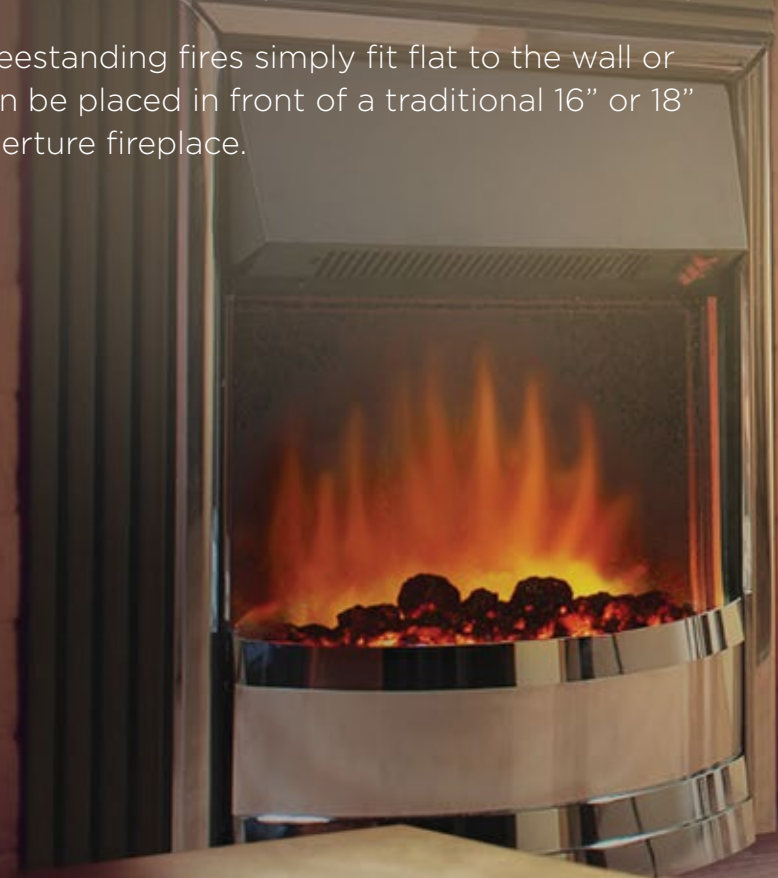

- Optiflame flame effect
- Dark grey frame with black front
- Log effect fuel bed

See page 73-75 for product dimensions.
See page 9 for details of Optiflame flame technology.

Freestanding fires

Keep your toes toasty with a lower cost, out of the box freestanding fire featuring Optiflame - the UK's most popular electric flame effect.

Transform your living space in moments with one of these contemporary or traditional freestanding fires.

Freestanding fires simply fit flat to the wall or can be placed in front of a traditional 16" or 18" aperture fireplace.