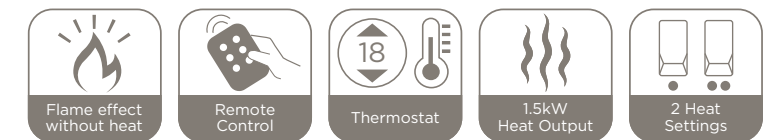

FGA15E Figaro

See page 73-75 for product dimensions.
See page 9 for details of Optiflame flame technology.