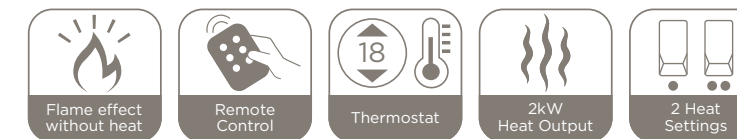

See page 73-75 for product dimensions.
See page 9 for details of Optiflame flame technology.