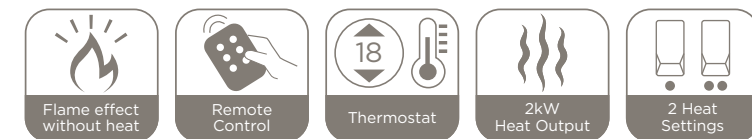

This fire is only available through Dimplex Centre and Dimplex CentrePlus retailers.
See page 73-75 for product dimensions.
See page 9 for details of Optiflame flame technology.